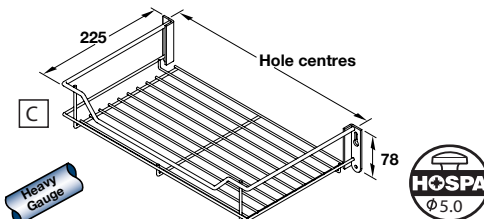

Order qty: 1 pc

B Shelf basket, 100 mm depth

- Screw fixing
- Heavier gauge chrome-plated steel

| Fixing hole centres | Cat. No. |
|---------------------|------------|
| 300 mm | 540.29.210 |
| 400 mm | 540.29.220 |

Order qty: 1 pc

C Shelf basket, 225 mm depth

- Screw fixing
- Heavier gauge chrome-plated steel

| Fixing hole centres | Cat. No. |
|---------------------|------------|
| 300 mm | 540.29.230 |
| 400 mm | 540.29.240 |

Order qty: 1 pc

D Spice and packet rack, one tier

- Screw fixing
- Heavier gauge chrome-plated steel

| Fixing hole centres | Cat. No. |
|---------------------|------------|
| 300 mm | 543.12.210 |
| 400 mm | 543.12.211 |

Order qty: 1 pc

Item F.
Catalogue shows 318 high and 55 mm deep
actual dimensions are 352 high and 70 mm deep

F Spice and packet rack, one and three tier

- For fitting into kitchen cabinets or onto cabinet doors
- Single tier rack: 60 mm high x 55 mm deep
- Three tier rack: 318 mm high x 55 mm deep
- Screw fixing
- Chrome plated steel wire