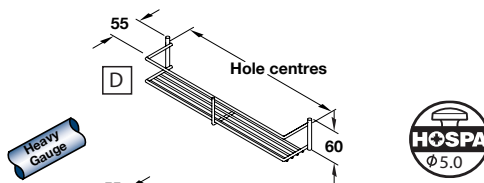

Order qty: 1 pc

E Spice and packet rack, three tier

- Screw fixing
- Heavier gauge chrome-plated steel

| Fixing hole centres | Cat. No. |
|---------------------|------------|
| 300 mm | 543.12.230 |
| 400 mm | 543.12.231 |

Order qty: 1 pc

Item F.
Catalogue shows 318 high and 55 mm deep
actual dimensions are 352 high and 70 mm deep

F Spice and packet rack, one and three tier

- For fitting into kitchen cabinets or onto cabinet doors
- Single tier rack: 60 mm high x 55 mm deep
- Three tier rack: 318 mm high x 55 mm deep
- Screw fixing
- Chrome plated steel wire