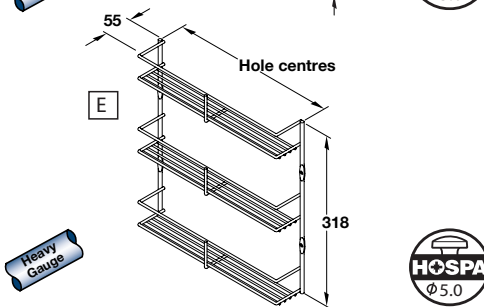

Order qty: 1 pc

E Spice and packet rack, three tier

- Screw fixing
- Heavier gauge chrome-plated steel

| Fixing hole centres | Cat. No. |
|---------------------|------------|
| 300 mm | 543.12.230 |
| 400 mm | 543.12.231 |

Order qty: 1 pc

Item F.
Catalogue shows 318 high and 55 mm deep
actual dimensions are 352 high and 70 mm deep

F Spice and packet rack, one and three tier

- For fitting into kitchen cabinets or onto cabinet doors
- Single tier rack: 60 mm high x 55 mm deep
- Three tier rack: 318 mm high x 55 mm deep
- Screw fixing
- Chrome plated steel wire