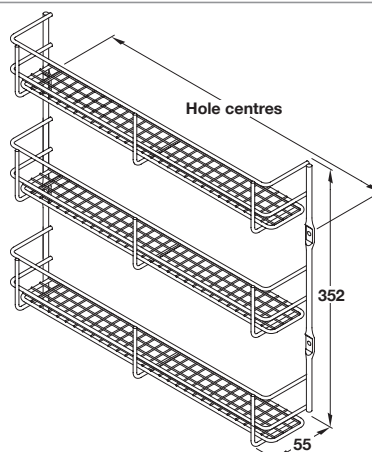

Order qty: 1 pc

E Spice and packet rack, three tier

- Screw fixing
- Heavier gauge chrome-plated steel

| Fixing hole centres | Cat. No. |
|---------------------|------------|
| 300 mm | 543.12.230 |
| 400 mm | 543.12.231 |

Order qty: 1 pc

Item F.
Catalogue shows 318 high and 55 mm deep
actual dimensions are 352 high and 70 mm deep

F Spice and packet rack, one and three tier

- For fitting into kitchen cabinets or onto cabinet doors
- Single tier rack: 60 mm high x 55 mm deep
- Three tier rack: 318 mm high x 55 mm deep
- Screw fixing
- Chrome plated steel wire

| Tier qty | Hole centres | Cat. No. |
|----------|--------------|------------|
| 1 | 300 | 543.35.202 |
| 1 | 400 | 543.35.204 |
| 3 | 300 | 543.35.222 |
| 3 | 400 | 543.35.224 |

Order qty: 1 pc

We reserve the right to alter specifications without notice.

Dimensions in mm