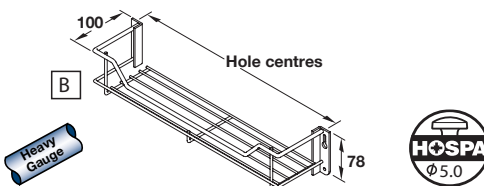

A Railings

- Suitable for basic baskets **B** to **D**, as an alternative to screw fixing
- Steel

| Length | No. of hooks | Cat. No. |
|---------|--------------|-------------|
| 500 mm | 4 | 545.20.205 |
| 1500 mm | 14 | 545.20.215* |

Order qty: 1 pc

B Shelf basket, 100 mm depth

- Screw fixing
- Heavier gauge chrome-plated steel

| Fixing hole centres | Cat. No. |
|---------------------|------------|
| 300 mm | 540.29.210 |
| 400 mm | 540.29.220 |

Order qty: 1 pc

C Shelf basket, 225 mm depth

- Screw fixing
- Heavier gauge chrome-plated steel

| Fixing hole centres | Cat. No. |
|---------------------|------------|
| 300 mm | 540.29.230 |
| 400 mm | 540.29.240 |

Order qty: 1 pc

Item F.
Catalogue shows 318 high and 55 mm deep
actual dimensions are 352 high and 70 mm deep

F Spice and packet rack, one and three tier

- For fitting into kitchen cabinets or onto cabinet doors
- Single tier rack: 60 mm high x 55 mm deep
- Three tier rack: 318 mm high x 55 mm deep
- Screw fixing
- Chrome plated steel wire