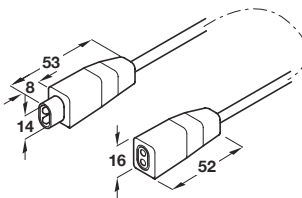

Length	Wattage	Cat. No.
234 mm	6W	826.89.701
310 mm	8W	826.89.702
538 mm	13W	826.89.703
871 mm	21W	826.89.704
1168 mm	28W	826.89.705

Order qty: 1 pc

B Female screw on connector

- For use with lights A
- White plastic

Cat. No.	826.53.780
----------	------------

Order qty: 1 pc

C Male screw on connector

- For use with lights A
- White plastic

Cat. No.	826.53.781
----------	------------

Order qty: 1 pc

D Interconnecting lead

- For use with fluorescent light A
- With moulded on male and female connectors
- White plastic

Length	Cat. No.
300 mm	826.54.701
2000 mm	826.54.702
3000 mm	826.54.703

Order qty: 1 pc

E Door contact switch

- For use with lights A

Length	Wattage	Cat. No.
212 mm	6W	826.89.791
288 mm	8W	826.89.792
517 mm	13W	826.89.793
849 mm	21W	826.89.794
1149 mm	28W	826.89.795

Order qty: 1 pc