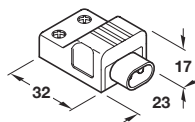

Length	Wattage	Cat. No.
234 mm	6W	826.89.701
310 mm	8W	826.89.702
538 mm	13W	826.89.703
871 mm	21W	826.89.704
1168 mm	28W	826.89.705

Order qty: 1 pc

B Female screw on connector

- For use with lights A
- White plastic

Cat. No.	826.53.780
----------	------------

Order qty: 1 pc

C Male screw on connector

- For use with lights A
- White plastic

Cat. No.	826.53.781
----------	------------

Order qty: 1 pc

D Interconnecting lead

- For use with fluorescent light A
- With moulded on male and female connectors
- White plastic

Length	Cat. No.
300 mm	826.54.701
2000 mm	826.54.702
3000 mm	826.54.703

Order qty: 1 pc

E Door contact switch

- For use with lights A

Length	Wattage	Cat. No.
212 mm	6W	826.89.791
288 mm	8W	826.89.792
517 mm	13W	826.89.793
849 mm	21W	826.89.794
1149 mm	28W	826.89.795

Order qty: 1 pc