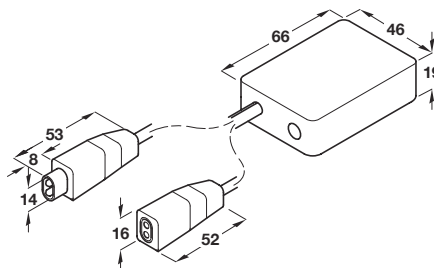

E Door contact switch

- For use with lights A
- 200 mm cable with male fluorescent connector and 100 mm cable with female fluorescent connector
- White

Cat. No.	820.22.750

Order qty: 1 pc