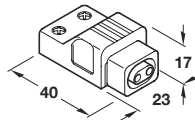

Length	Wattage	Cat. No.
234 mm	6W	826.89.701
310 mm	8W	826.89.702
538 mm	13W	826.89.703
871 mm	21W	826.89.704
1168 mm	28W	826.89.705

Order qty: 1 pc

B Female screw on connector

- For use with lights A
- White plastic

Cat. No.	826.53.780
----------	------------

Order qty: 1 pc

C Male screw on connector

- For use with lights A
- White plastic

Cat. No.	826.53.781
----------	------------

Order qty: 1 pc

D Interconnecting lead

- For use with fluorescent light A
- With moulded on male and female connectors
- White plastic

Length	Cat. No.
300 mm	826.54.701
2000 mm	826.54.702
3000 mm	826.54.703

Order qty: 1 pc

E Door contact switch

- For use with lights A

Length	Wattage	Cat. No.
212 mm	6W	826.89.791
288 mm	8W	826.89.792
517 mm	13W	826.89.793
849 mm	21W	826.89.794
1149 mm	28W	826.89.795

Order qty: 1 pc