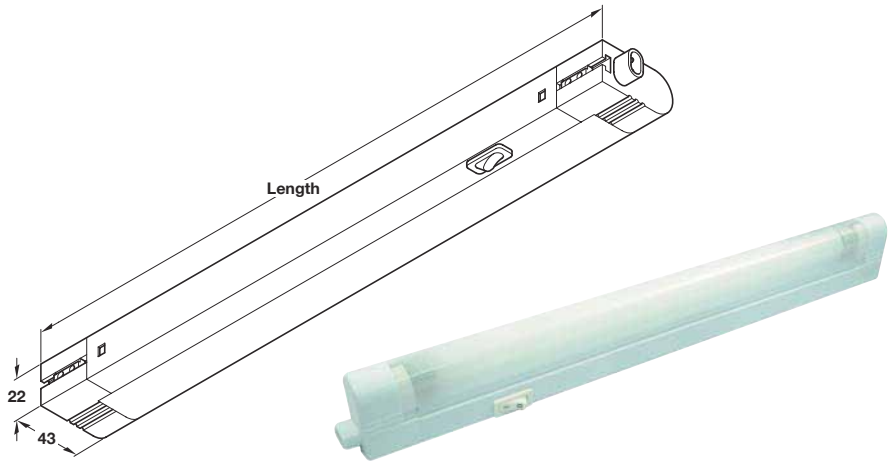

A Fluorescent light - T5 tube

- 230V for mains use
- Light with switch, tube and diffuser
- 5 lengths available
- Supplied with 1800 mm bare ended mains lead
- White plastic
- For use in areas where the surrounding temperature is 15-25 °C
- With warm white tube

Length	Wattage	Cat. No.
234 mm	6W	826.89.701
310 mm	8W	826.89.702
538 mm	13W	826.89.703
871 mm	21W	826.89.704
1168 mm	28W	826.89.705

Order qty: 1 pc

B Female screw on connector

- For use with lights A
- White plastic

Cat. No.	826.53.780
----------	------------

Order qty: 1 pc

C Male screw on connector

- For use with lights A
- White plastic

Cat. No.	826.53.781
----------	------------

Order qty: 1 pc

D Interconnecting lead

- For use with fluorescent light A
- With moulded on male and female connectors
- White plastic

Length	Cat. No.
300 mm	826.54.701
2000 mm	826.54.702
3000 mm	826.54.703

Order qty: 1 pc

E Door contact switch