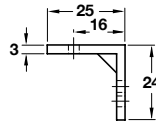

### A Angle bracket

- Screw fixing
- For furniture assembly
- Brown or white plastic

Finish	Cat. No.
Brown	260.24.108
White	260.24.706

Order qty: Multiples of 100 pcs

### B Angle bracket

- Screw fixing with horizontal and vertical slot
- For furniture assembly
- Steel

Finish	Cat. No.
Unfinished	290.08.000
Galvanized	290.08.960

Order qty: Multiples of 100 pcs

### C Angle bracket

- Screw fixing, with horizontal slot
- For furniture assembly
- Nickel-plated steel

Cat. No.	260.25.712
----------	------------

Order qty: Multiples of 100 pcs