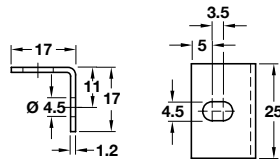

### B Angle bracket

- Screw fixing with horizontal and vertical slot
- For furniture assembly
- Steel

Finish	Cat. No.
Unfinished	290.08.000
Galvanized	290.08.960

Order qty: Multiples of 100 pcs

### C Angle bracket

- Screw fixing, with horizontal slot
- For furniture assembly
- Nickel-plated steel

Cat. No.	260.25.712
----------	------------

Order qty: Multiples of 100 pcs