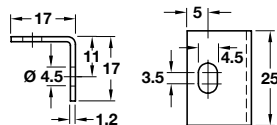

D Angle bracket

- Screw fixing, with vertical slot
- For furniture assembly
- Nickel-plated steel

Cat. No.	260.26.719

Order qty: Multiples of 100 pcs