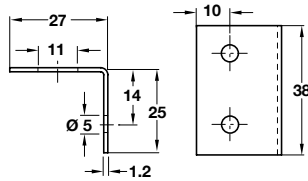

### A Angle bracket

- Screw fixing
- For furniture assembly
- Brown or white plastic

Finish	Cat. No.
Brown	260.24.108
White	260.24.706

Order qty: Multiples of 100 pcs

### B Angle bracket

- Screw fixing with horizontal and vertical slot
- For furniture assembly
- Steel

Finish	Cat. No.
Unfinished	290.08.000
Galvanized	290.08.960

Order qty: Multiples of 100 pcs