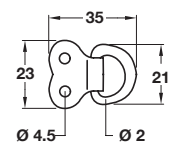

Order qty: Multiples of 200 pcs

B Mirror disc

- With 5BA thread for use with mirror screws
- Brass

Item B.
Illustration
amended

Finish	Cat. No.
Chrome-plated	291.22.051
Polished brass	291.22.052

Order qty: Multiples of 100 pcs

E Brass picture wire

- Ø 0.9 mm (No.1) x 6 m lengths
- 10 kg breaking strength
- Bright brass

Cat. No.	007.81.080
----------	------------

Order qty: 1 pc (6m length)

F Triangle hanger

- Brass-plated steel

Fixing plate size (mm)	Cat. No.
12 x 12	290.25.001
14 x 14	290.25.002
16 x 16	290.25.003

Order qty: Multiples of 100 pcs

G Pin

- For use with triangle hangers
- Brass-plated steel

Size (mm)	Cat. No.
Ø1.5x10	290.25.010

Order qty: Multiples of 100 pcs

H Single 'D' ring

- 10 x 26 mm
- Steel

Finish	Cat. No.
Brass-plated	291.22.011
Nickel-plated	291.22.012
Zinc-plated	+ 291.22.013

Order qty: Multiples of 100 pcs

I Double 'D' ring

- 29 x 36 mm
- Steel

Item I.
Photo
amended

Finish	Cat. No.
Zinc-plated	291.22.031

Order qty: Multiples of 100 pcs

J Double 'D' ring

- 23 x 35 mm
- Steel