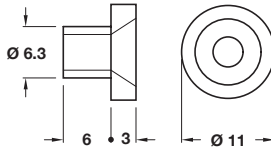

C Flexible washer

- For use with mirror screws
- Black plastic

Cat. No.	291.22.071

Order qty: Multiples of 100 pcs