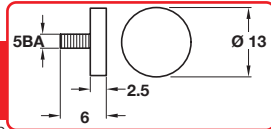

Mirror screw **A** with disc **B** and flexible washer **C** for fixing mirrors

A Mirror screw

- With internal thread 5BA for use with mirror discs
- Zinc-plated steel

Size	Cat. No.
8 x 3/4"	291.22.041
8 x 2"	291.22.042
8 x 1"	291.22.044
8 x 1 1/4"	291.22.045
8 x 1 1/2"	291.22.046

Order qty: Multiples of 200 pcs

B Mirror disc

- With 5BA thread for use with mirror screws
- Brass

Item B.
Illustration
amended

Finish	Cat. No.
Chrome-plated	291.22.051
Polished brass	291.22.052

Order qty: Multiples of 100 pcs

Breaking strength	Cat. No.
29.5 kg / Ø 1.5 mm	007.81.090
54.5 kg / Ø 2.0 mm	007.81.091
80 kg / Ø 2.5 mm	007.81.092
92.5 kg / Ø 3.0 mm	007.81.093
116 kg / Ø 3.5 mm	007.81.094*

Order qty: 1 roll (200 m length / *50 m length)

E Brass picture wire

- Ø 0.9 mm (No.1) x 6 m lengths
- 10 kg breaking strength
- Bright brass

Cat. No.	007.81.080
----------	------------

Order qty: 1 pc (6m length)

F Triangle hanger

- Brass-plated steel

Fixing plate size (mm)	Cat. No.
12 x 12	290.25.001
14 x 14	290.25.002
16 x 16	290.25.003