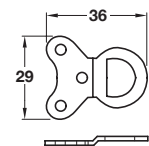

Breaking strength	Cat. No.
29.5 kg / Ø 1.5 mm	007.81.090
54.5 kg / Ø 2.0 mm	007.81.091
80 kg / Ø 2.5 mm	007.81.092
92.5 kg / Ø 3.0 mm	007.81.093
116 kg / Ø 3.5 mm	007.81.094*

Order qty: 1 roll (200 m length / *50 m length)

E Brass picture wire

- Ø 0.9 mm (No.1) x 6 m lengths
- 10 kg breaking strength
- Bright brass

Cat. No.	007.81.080
----------	------------

Order qty: 1 pc (6m length)

F Triangle hanger

- Brass-plated steel

Fixing plate size (mm)	Cat. No.
12 x 12	290.25.001
14 x 14	290.25.002
16 x 16	290.25.003

Order qty: Multiples of 100 pcs

G Pin

- For use with triangle hangers
- Brass-plated steel

Size (mm)	Cat. No.
Ø1.5x10	290.25.010

Order qty: Multiples of 100 pcs

H Single 'D' ring

- 10 x 26 mm
- Steel

Finish	Cat. No.
Brass-plated	291.22.011
Nickel-plated	291.22.012
Zinc-plated	+ 291.22.013

Order qty: Multiples of 100 pcs

I Double 'D' ring

- 29 x 36 mm
- Steel

Item I.
Photo
amended

Finish	Cat. No.
Zinc-plated	291.22.031

Order qty: Multiples of 100 pcs

J Double 'D' ring

- 23 x 35 mm
- Steel