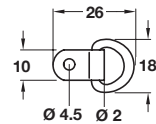

Order qty: Multiples of 200 pcs

B Mirror disc

- With 5BA thread for use with mirror screws
- Brass

Item B.
Illustration
amended

Finish	Cat. No.
Chrome-plated	291.22.051
Polished brass	291.22.052

Order qty: Multiples of 100 pcs

E Brass picture wire

- Ø 0.9 mm (No.1) x 6 m lengths
- 10 kg breaking strength
- Bright brass

Cat. No.	007.81.080
----------	------------

Order qty: 1 pc (6m length)

F Triangle hanger

- Brass-plated steel

Fixing plate size (mm)	Cat. No.
12 x 12	290.25.001
14 x 14	290.25.002
16 x 16	290.25.003

Order qty: Multiples of 100 pcs

G Pin

- For use with triangle hangers
- Brass-plated steel

Size (mm)	Cat. No.
Ø1.5x10	290.25.010

Order qty: Multiples of 100 pcs

H Single 'D' ring

- 10 x 26 mm
- Steel

Finish	Cat. No.
Brass-plated	291.22.011
Nickel-plated	291.22.012
Zinc-plated	+ 291.22.013

Order qty: Multiples of 100 pcs

I Double 'D' ring

- 29 x 36 mm
- Steel

Item I.
Photo
amended

Finish	Cat. No.
Zinc-plated	291.22.031

Order qty: Multiples of 100 pcs

J Double 'D' ring

- 23 x 35 mm
- Steel